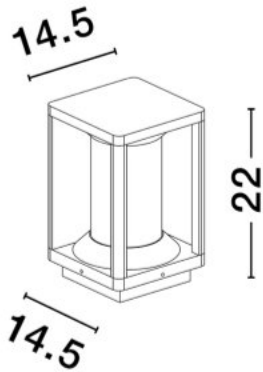

NOVA LUCE

PRODUCT DATASHEET

Version: 001

ELECTRICAL DATA

Power (Nominal)	12 W
Input voltage (Nominal)	220-240Vac
Mains Frequency	50/60Hz

PHOTOMETRICAL DATA

Luminous Flux	Depends on the lamp
Color Temperature	Depends on the lamp
Light Color (Designation)	Depends on the lamp

TECHNICAL DRAWING

GENERAL INFORMATION

Product Code	9030605
Collection	Outdoor
Product Category	Wall
Product Family	Pacific
Mounting Location	Wall
Application Environment	Outdoor
Specifications	

DIMENSION & WEIGHT

LxWxH (cm)	L: 14,5 W: 14,5 H: 22
Cut out (cm)	N/A
Weight (Kgr)	1.25

MATERIAL & COLOR

Product Color	Black
Body Material	Aluminium & Pc

APPLICATION & MOUNTING

Ambient Working Temp.	Max 45 oC
Type of Protection	IP65
Dimmable	Depends on the lamp
Type of Dimming (Optional)	Depends on the lamp
Mounting type	Surface
Mounting Depth (cm)	N/A
Led Module Replaceable	Yes
Light Source	LED E27