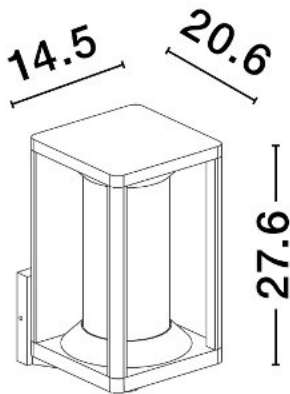

NOVA LUCE

PRODUCT DATASHEET

Version: 001

ELECTRICAL DATA

Power (Nominal)	12 W
Input voltage (Nominal)	220-240Vac
Mains Frequency	50/60Hz

PHOTOMETRICAL DATA

Luminous Flux	Depends on the lamp
Color Temperature	Depends on the lamp
Light Color (Designation)	Depends on the lamp

TECHNICAL DRAWING

GENERAL INFORMATION

Product Code	9030601
Collection	Outdoor
Product Category	Wall
Product Family	Pacific
Mounting Location	Wall
Application Environment	Outdoor
Specifications	

DIMENSION & WEIGHT

LxWxH (cm)	: 14,5 W: 21,5 H: 27,6
Cut out (cm)	N/A
Weight (Kgr)	1.5

MATERIAL & COLOR

Product Color	Black
Body Material	Aluminium & Pc

APPLICATION & MOUNTING

Ambient Working Temp.	Max 45 oC
Type of Protection	IP65
Dimmable	Depends on the lamp
Type of Dimming (Optional)	Depends on the lamp
Mounting type	Surface
Mounting Depth (cm)	N/A
Led Module Replaceable	Yes
Light Source	LED E27