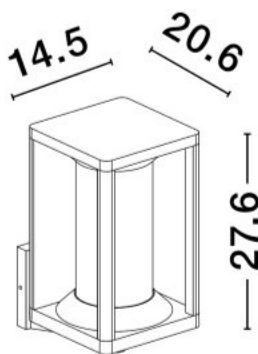

NOVA LUCE

PRODUCT DATASHEET

Version: 001

ELECTRICAL DATA

Power (Nominal)	12 W
Input voltage (Nominal)	220-240Vac
Mains Frequency	50/60Hz

PHOTOMETRICAL DATA

Luminus Flux	Depends on the lamp
Color Temperature	Depends on the lamp
Light Color (Designation)	Depends on the lamp

TECHNICAL DRAWING

GENERAL INFORMATION

Product Code	9030602
Collection	Outdoor
Product Category	Wall
Product Family	Pacific
Mounting Location	Wall
Application Environment	Outdoor
Specifications	

DIMENSION & WEIGHT

LxWxH (cm)	: 14,5 W: 20,6 H: 27,6
Cut out (cm)	N/A
Weight (Kgr)	0.9

MATERIAL & COLOR

Product Color	Black
Body Material	Aluminium & Pc

APPLICATION & MOUNTING

Ambient Working Temp.	Max 45 oC
Type of Protection	IP65
Dimmable	Depends on the lamp
Type of Dimming (Optional)	Depends on the lamp
Mounting type	Surface
Mounting Depth (cm)	N/A
Led Module Replaceable	Yes
Light Source	LED E27