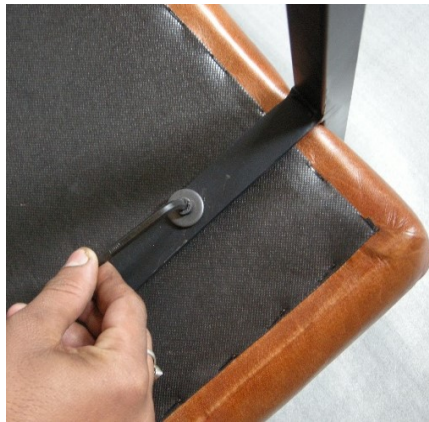

ASSEMBLY INSTURCTION

ARTICLE NO # 66857/58/59

LEGS & SEAT (A+B)

SCREWING LEG WITH BACK PART OF SEAT

SCREWING LEG WITH SEATING PART

FINAL READY PICTURE (A+B)