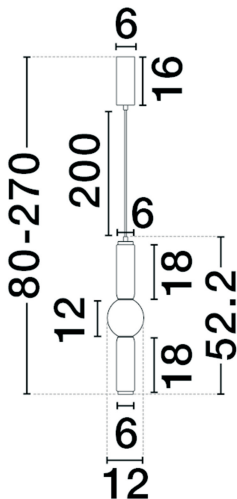

NOVA LUCE

PRODUCT DATASHEET

Version: 001

PRODUCT PHOTOGRAPH

TECHNICAL DRAWING

GENERAL INFORMATION

Product Code	9009182
Collection	Decorative
Product Category	Pendant
Product Family	ULON
Mounting Location	Pendant
Application Environment	indoor
Specifications	N/A

DIMENSION & WEIGHT

LxWxH (cm)	D: 12 H: 80-270
Cut out (cm)	N/A
Weight (Kgr)	N/A

MATERIAL & COLOR

Product Color	Matt Black
Body Material	Smokey Gray Glass

APPLICATION & MOUNTING

Ambient Working Temp.	Max 40 oC
Type of Protection	IP20
Dimmable	Yes
Type of Dimming	N/A
Mounting type	Surface
Mounting Depth (cm)	N/A
Led Module Replaceable	No
Light Source	LED

Power (Nominal)	15W
Input voltage (Nominal)	220-240V
Mains Frequency	50/60Hz

PHOTOMETRICAL DATA

Luminous Flux	825lm
Color Temperature	3000K
Light Color (Designation)	Warm White

WARRANTY

Warranty	3 Years
----------	----------------