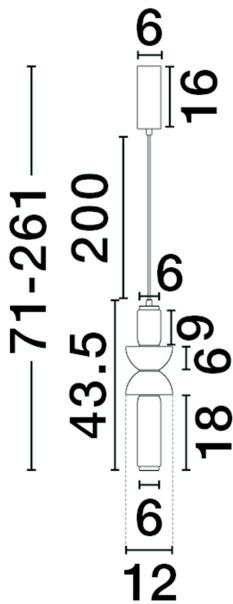

## PRODUCT PHOTOGRAPH

## TECHNICAL DRAWING

## DIMENSION & WEIGHT

LxWxH (cm)	D: 12 H: 71-261
Cut out (cm)	N/A
Weight (Kgr)	N/A