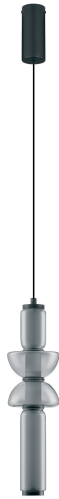

# NOVA LUCE

PRODUCT DATASHEET

Version: 001

## PRODUCT PHOTOGRAPH

## TECHNICAL DRAWING

## DIMENSION & WEIGHT

LxWxH (cm)	D: 12 H: 71-261
Cut out (cm)	N/A
Weight (Kgr)	N/A