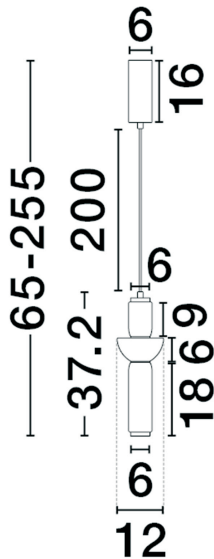

NOVA LUCE

PRODUCT DATASHEET

Version: 001

PRODUCT PHOTOGRAPH

TECHNICAL DRAWING

GENERAL INFORMATION

Product Code	9009180
Collection	Decorative
Product Category	Pendant
Product Family	ULON
Mounting Location	Pendant
Application Environment	indoor
Specifications	N/A

DIMENSION & WEIGHT

LxWxH (cm)	D: 12 H: 255
Cut out (cm)	N/A
Weight (Kgr)	N/A

MATERIAL & COLOR

Product Color	Matt Black
Body Material	Smokey Gray Glass

APPLICATION & MOUNTING

Ambient Working Temp.	Max 40 oC
Type of Protection	IP20
Dimmable	Yes
Type of Dimming	N/A
Mounting type	Surface
Mounting Depth (cm)	N/A
Led Module Replaceable	No
Light Source	LED

Power (Nominal)	13W
Input voltage (Nominal)	220-240V
Mains Frequency	50/60Hz

PHOTOMETRICAL DATA

Luminous Flux	715lm
Color Temperature	3000K
Light Color (Designation)	Warm White

WARRANTY

Warranty	3 Years
----------	----------------