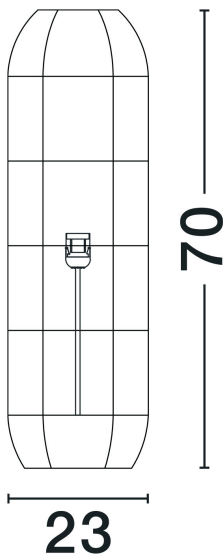

NOVA LUCE

PRODUCT DATASHEET

Version: 001

PRODUCT PHOTOGRAPH

TECHNICAL DRAWING

GENERAL INFORMATION

Product Code	9586622
Collection	Decorative
Product Category	floor
Product Family	ELMA
Mounting Location	floor
Application Environment	indoor
Specifications	N/A

DIMENSION & WEIGHT

LxWxH (cm)	D: 23 H: 70
Cut out (cm)	N/A
Weight (Kgr)	N/A

MATERIAL & COLOR

Product Color	Natural Water Hyacinth
Body Material	Hyacinth & Grass

APPLICATION & MOUNTING

Ambient Working Temp.	Max 40 oC
Type of Protection	IP20
Dimmable	No
Type of Dimming	N/A
Mounting type	floor
Mounting Depth (cm)	N/A
Led Module Replaceable	Yes
Light Source	LED

Power (Nominal)	E27 1x12W
Input voltage (Nominal)	100-240V
Mains Frequency	50/60Hz

PHOTOMETRICAL DATA

Luminous Flux	Depend on lamp
Color Temperature	Depend on lamp
Light Color (Designation)	Depend on lamp