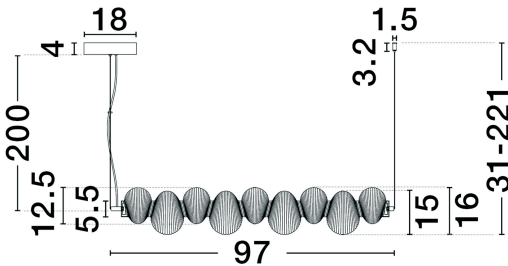

GENERAL INFORMATION

Product Code	9009186
Collection	Decorative
Product Category	Pendant
Product Family	LEDA
Mounting Location	Pendant
Application Environment	indoor
Specifications	N/A

DIMENSION & WEIGHT

LxWxH (cm)	L: 97 W: 16 H: 221
Cut out (cm)	N/A
Weight (Kgr)	N/A

MATERIAL & COLOR

Product Color	Glossy Light Gold
Body Material	Metal Base Amber Color Glass

APPLICATION & MOUNTING

Ambient Working Temp.	Max 40 oC
Type of Protection	IP20
Dimmable	Yes
Type of Dimming	Triac
Mounting type	Surface
Mounting Depth (cm)	N/A
Led Module Replaceable	No
Light Source	LED

NOVA LUCE S.A

Schimatari Viotias
32009, Greece

+30 22620 58 121
+30 22620 56 743

info@novaluce.com
www.novaluce.com