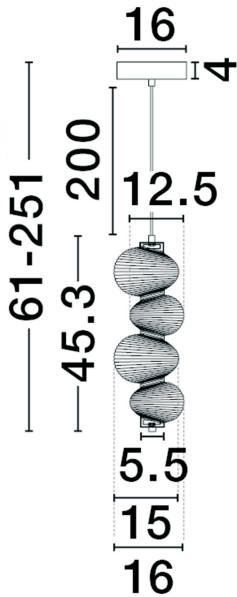

## PRODUCT PHOTOGRAPH

## TECHNICAL DRAWING

## DIMENSION & WEIGHT

LxWxH (cm)	D: 16 H: 251
Cut out (cm)	N/A
Weight (Kgr)	N/A

### PHOTOMETRICAL DATA

Luminous Flux	<b>900lm</b>
Color Temperature	<b>3000K</b>
Light Color (Designation)	<b>Warm White</b>