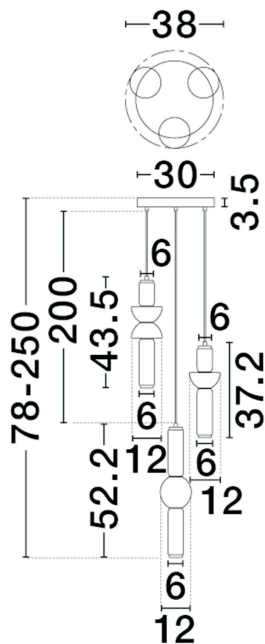

NOVA LUCE

PRODUCT DATASHEET

Version: 001

PRODUCT PHOTOGRAPH

TECHNICAL DRAWING

GENERAL INFORMATION

Product Code	9009183
Collection	Decorative
Product Category	Pendant
Product Family	ULON
Mounting Location	Pendant
Application Environment	indoor
Specifications	N/A

DIMENSION & WEIGHT

LxWxH (cm)	D: 38 H: 250
Cut out (cm)	N/A
Weight (Kgr)	N/A

MATERIAL & COLOR

Product Color	Matt Black
Body Material	Smokey Gray Glass

APPLICATION & MOUNTING

Ambient Working Temp.	Max 40 oC
Type of Protection	IP20
Dimmable	Yes
Type of Dimming	N/A
Mounting type	Surface
Mounting Depth (cm)	N/A
Led Module Replaceable	No
Light Source	LED

Power (Nominal)	37W
Input voltage (Nominal)	220-240V
Mains Frequency	50/60Hz

PHOTOMETRICAL DATA

Luminous Flux	2035lm
Color Temperature	3000K
Light Color (Designation)	Warm White

WARRANTY

Warranty	3 Years
----------	----------------