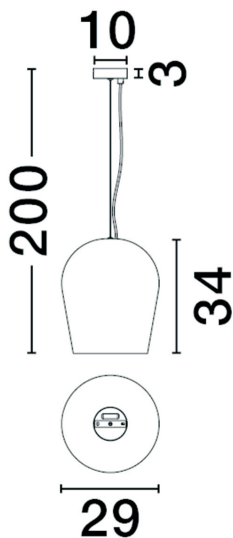

NOVA LUCE

PRODUCT DATASHEET

Version: 001

PRODUCT PHOTOGRAPH

TECHNICAL DRAWING

GENERAL INFORMATION

Product Code	9919100
Collection	Decorative
Product Category	Pendant
Product Family	OMIO
Mounting Location	Pendant
Application Environment	indoor
Specifications	N/A

DIMENSION & WEIGHT

LxWxH (cm)	D: 29 H: 200
Cut out (cm)	N/A
Weight (Kgr)	N/A

MATERIAL & COLOR

Product Color	Red Sandstone
Body Material	Cement

APPLICATION & MOUNTING

Ambient Working Temp.	Max 40 oC
Type of Protection	IP20
Dimmable	No
Type of Dimming	N/A
Mounting type	Surface
Mounting Depth (cm)	N/A
Led Module Replaceable	Yes
Light Source	LED

Power (Nominal)	E27 1x12W
Input voltage (Nominal)	100-240V
Mains Frequency	50/60Hz

PHOTOMETRICAL DATA

Luminous Flux	Depend on lamp
Color Temperature	Depend on lamp
Light Color (Designation)	Depend on lamp