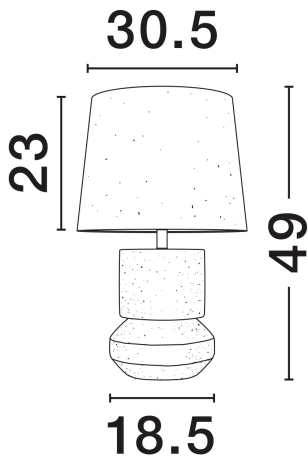

NOVA LUCE

PRODUCT DATASHEET

Version: 001

PRODUCT PHOTOGRAPH

TECHNICAL DRAWING

GENERAL INFORMATION

| | |
|-------------------------|---------|
| Product Code | 9001060 |
| Collection | Indoor |
| Product Category | Table |
| Product Family | Izumi |
| Mounting Location | Table |
| Application Environment | Indoor |
| Specifications | - |

DIMENSION & WEIGHT

| | |
|--------------|------------------|
| LxWxH (cm) | D: 30.5 H: 49 cm |
| Cut out (cm) | N/A |
| Weight (Kgr) | - |

MATERIAL & COLOR

| | |
|---------------|------------------|
| Product Color | Terracotta |
| Body Material | Ceramic & Fabric |