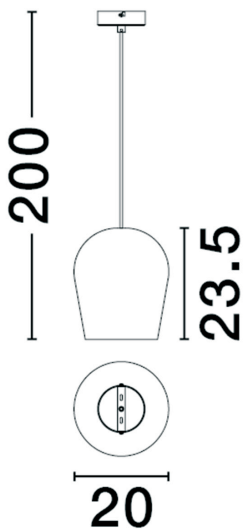

NOVA LUCE

PRODUCT DATASHEET

Version: 001

PRODUCT PHOTOGRAPH

TECHNICAL DRAWING

GENERAL INFORMATION

Product Code	9919101
Collection	Decorative
Product Category	Pendant
Product Family	OMIO
Mounting Location	Pendant
Application Environment	indoor
Specifications	N/A

DIMENSION & WEIGHT

LxWxH (cm)	D: 20 H: 200
Cut out (cm)	N/A
Weight (Kgr)	N/A

MATERIAL & COLOR

Product Color	Red Sandstone
Body Material	Cement

APPLICATION & MOUNTING

Ambient Working Temp.	Max 40 oC
Type of Protection	IP20
Dimmable	No
Type of Dimming	N/A
Mounting type	Surface
Mounting Depth (cm)	N/A
Led Module Replaceable	Yes
Light Source	LED

Power (Nominal)	E27 1x12W
Input voltage (Nominal)	100-240V
Mains Frequency	50/60Hz

PHOTOMETRICAL DATA

Luminous Flux	Depend on lamp
Color Temperature	Depend on lamp
Light Color (Designation)	Depend on lamp