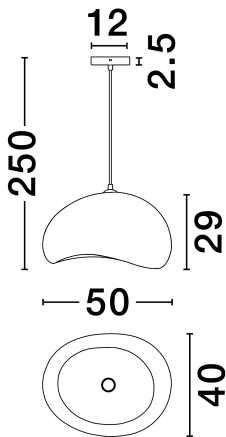

GENERAL INFORMATION

Product Code	9002661
Collection	Indoor
Product Category	Indoor
Product Family	Lefko
Mounting Location	Ceiling
Application Environment	Indoor
Specifications	-

DIMENSION & WEIGHT

LxWxH (cm)	L: 50 W: 40 H: 250
Cut out (cm)	N/A
Weight (Kgr)	-

MATERIAL & COLOR

Product Color	Sandy White
Body Material	Polyurethane & Resin

APPLICATION & MOUNTING

Ambient Working Temp.	-
Type of Protection	IP20
Dimmable	-
Type of Dimming (Optional)	N/A
Mounting type	Ceiling
Mounting Depth (cm)	N/A
Led Module Replaceable	No
Light Source	LED

NOVA LUCE S.A

Schimatari Viotias
32009, Greece

+30 22620 58 121
+30 22620 56 743

info@novaluce.com
www.novaluce.com