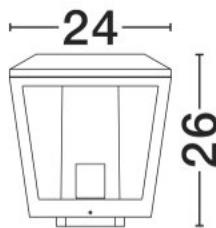

MATERIAL & COLOR

Product Color	Dark Anthracite
Body Material	Aluminium & Pc

APPLICATION & MOUNTING

Ambient Working Temp.	Max 45 oC
Type of Protection	IP54
Dimmable	N/A
Type of Dimming	N/A
Mounting type	Surface
Mounting Depth (cm)	N/A
Led Module Replaceable	Yes
Light Source	E27

NOVA LUCE S.A

Schimatari Viotias
32009, Greece

+30 22620 58 121
+30 22620 56 743

info@novaluce.com
www.novaluce.com