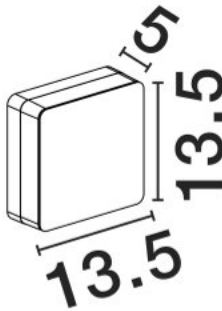

TECHNICAL DRAWING

MATERIAL & COLOR

Product Color	Dark Anthracite
Body Material	Aluminium & Pc

APPLICATION & MOUNTING

Ambient Working Temp.	Max 45 oC
Type of Protection	IP65
Dimmable	No
Type of Dimming	N/A
Mounting type	Surface
Mounting Depth (cm)	N/A
Led Module Replaceable	No
Light Source	LED

NOVA LUCE S.A

Schimatari Viotias
32009, Greece

+30 22620 58 121
+30 22620 56 743

info@novaluce.com
www.novaluce.com