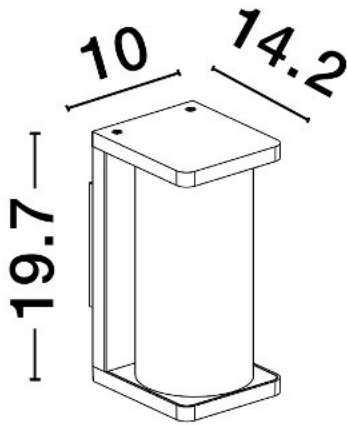

GENERAL INFORMATION

Product Code	9030579
Collection	Outdoor
Product Category	Wall
Product Family	Adoray
Mounting Location	Wall
Application Environment	Outdoor
Specifications	

DIMENSION & WEIGHT

LxWxH (cm)	L: 10 W: 14,2 H: 19,7
Cut out (cm)	N/A
Weight (Kgr)	1.15

MATERIAL & COLOR

Product Color	Black
Body Material	Aluminium & Pc

APPLICATION & MOUNTING

Ambient Working Temp.	Max 45 oC
Type of Protection	IP65
Dimmable	Depends on the lamp
Type of Dimming (Optional)	Depends on the lamp
Mounting type	Surface
Mounting Depth (cm)	N/A
Led Module Replaceable	Yes
Light Source	LED E27

NOVA LUCE S.A

Schimatari Viotias
32009, Greece

+30 22620 58 121
+30 22620 56 743

info@novaluce.com
www.novaluce.com