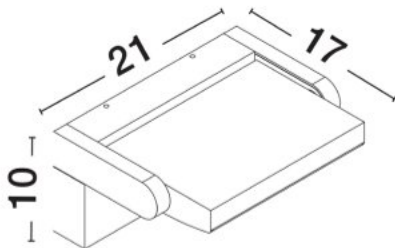

CERTIFICATES

| | |
|--------------|----------------|
| Certificates | CE,UKCA |
|--------------|----------------|

NOVA LUCE

PRODUCT DATASHEET

Version: 001

PRODUCT PHOTOGRAPH

GENERAL INFORMATION

| | |
|-------------------------|-------------------------|
| Product Code | 9176105 |
| Collection | Outdoor |
| Product Category | Wall |
| Product Family | Paul |
| Mounting Location | Wall |
| Application Environment | Outdoor |
| Specifications | Solar with light sensor |

DIMENSION & WEIGHT

| | |
|--------------|-------------------|
| LxWxH (cm) | L: 21 W: 10 H: 17 |
| Cut out (cm) | N/A |
| Weight (Kgr) | 1.159 |

TECHNICAL DRAWING

MATERIAL & COLOR

| | |
|---------------|-----------|
| Product Color | Black |
| Body Material | Aluminium |