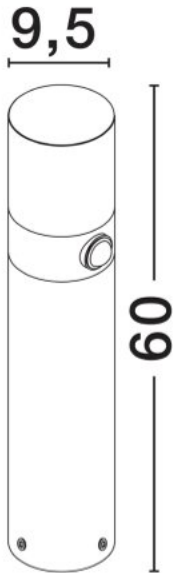

## PRODUCT PHOTOGRAPH

## TECHNICAL DRAWING

## DIMENSION & WEIGHT

LxWxH (cm)	D: 9,5 H: 60
Cut out (cm)	N/A
Weight (Kgr)	1.36