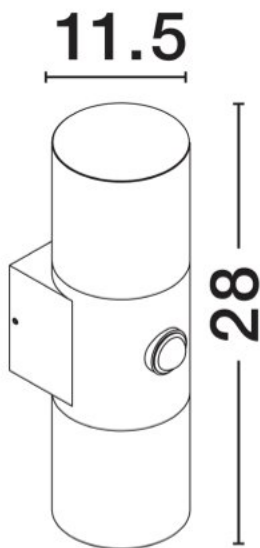

NOVA LUCE

PRODUCT DATASHEET

Version: 001

PRODUCT PHOTOGRAPH

TECHNICAL DRAWING

GENERAL INFORMATION

Product Code	9176107
Collection	Outdoor
Product Category	Wall
Product Family	Paul
Mounting Location	Wall
Application Environment	Outdoor
Specifications	Light sensor

DIMENSION & WEIGHT

LxWxH (cm)	D: 11,5 H: 28
Cut out (cm)	N/A
Weight (Kgr)	0.7

MATERIAL & COLOR

Product Color	Black
Body Material	Aluminium

APPLICATION & MOUNTING

Ambient Working Temp.	Max 45 oC
Type of Protection	IP65
Dimmable	No
Type of Dimming (Optional)	N/A
Mounting type	Surface
Mounting Depth (cm)	N/A
Led Module Replaceable	Yes
Light Source	LED

Power (Nominal)	10 W
Input voltage (Nominal)	220-240Vac
Mains Frequency	50/60Hz

PHOTOMETRICAL DATA

Luminus Flux	893 lm
Color Temperature	3000 K
Light Color (Designation)	Warm White

WARRANTY

Warranty	3 Years
----------	----------------