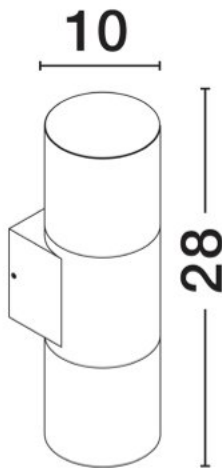

NOVA LUCE

PRODUCT DATASHEET

Version: 001

PRODUCT PHOTOGRAPH

TECHNICAL DRAWING

GENERAL INFORMATION

Product Code	9176106
Collection	Outdoor
Product Category	Wall
Product Family	Paul
Mounting Location	Wall
Application Environment	Outdoor
Specifications	Antisalt Protection

DIMENSION & WEIGHT

LxWxH (cm)	D: 10 H: 28
Cut out (cm)	N/A
Weight (Kgr)	0.7

MATERIAL & COLOR

Product Color	Black
Body Material	Aluminium

APPLICATION & MOUNTING

Ambient Working Temp.	Max 45 oC
Type of Protection	IP65
Dimmable	No
Type of Dimming (Optional)	N/A
Mounting type	Surface
Mounting Depth (cm)	N/A
Led Module Replaceable	Yes
Light Source	LED

Power (Nominal)	10 W
Input voltage (Nominal)	220-240Vac
Mains Frequency	50/60Hz

PHOTOMETRICAL DATA

Luminus Flux	893 lm
Color Temperature	3000 K
Light Color (Designation)	Warm White

WARRANTY

Warranty	3 Years
----------	----------------