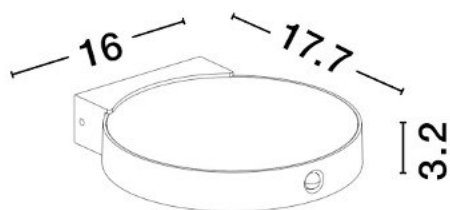

NOVA LUCE

PRODUCT DATASHEET

Version: 001

PRODUCT PHOTOGRAPH

TECHNICAL DRAWING

GENERAL INFORMATION

Product Code	9030580
Collection	Outdoor
Product Category	Wall
Product Family	Aigo
Mounting Location	Wall
Application Environment	Outdoor
Specifications	Solar with light sensor

DIMENSION & WEIGHT

LxWxH (cm)	L: 16 W: 17,7 H: 3,2
Cut out (cm)	N/A
Weight (Kgr)	0.64

MATERIAL & COLOR

Product Color	Black
Body Material	Aluminium & Glass

APPLICATION & MOUNTING

Ambient Working Temp.	Max 45 oC
Type of Protection	IP65
Dimmable	No
Type of Dimming (Optional)	N/A
Mounting type	Surface
Mounting Depth (cm)	N/A
Led Module Replaceable	No
Light Source	LED

Power (Nominal)	1.7 W
Input voltage (Nominal)	220-240Vac
Mains Frequency	50/60Hz

PHOTOMETRICAL DATA

Luminus Flux	145 lm
Color Temperature	3000 K
Light Color (Designation)	Warm White

WARRANTY

Warranty	3 Years
----------	----------------