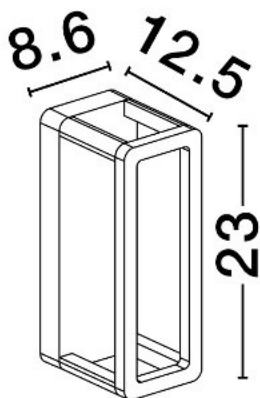

NOVA LUCE

PRODUCT DATASHEET

Version: 001

PRODUCT PHOTOGRAPH

TECHNICAL DRAWING

GENERAL INFORMATION

Product Code	9030592
Collection	Outdoor
Product Category	Wall
Product Family	Cosmic
Mounting Location	Wall
Application Environment	Outdoor
Specifications	

DIMENSION & WEIGHT

LxWxH (cm)	L: 8,6 W: 12,5 H: 23
Cut out (cm)	N/A
Weight (Kgr)	0.76

MATERIAL & COLOR

Product Color	Black
Body Material	Aluminium & Pc

APPLICATION & MOUNTING

Ambient Working Temp.	Max 45 oC
Type of Protection	IP65
Dimmable	No
Type of Dimming (Optional)	N/A
Mounting type	Surface
Mounting Depth (cm)	N/A
Led Module Replaceable	No
Light Source	LED

Power (Nominal)	9 W
Input voltage (Nominal)	220-240Vac
Mains Frequency	50/60Hz

PHOTOMETRICAL DATA

Luminous Flux	255 lm
Color Temperature	3000 K
Light Color (Designation)	Warm White

WARRANTY

Warranty	3 Years
----------	----------------