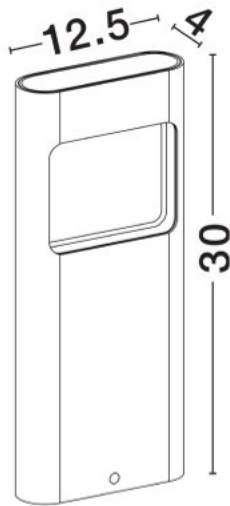

NOVA LUCE

PRODUCT DATASHEET

Version: 001

PRODUCT PHOTOGRAPH

TECHNICAL DRAWING

GENERAL INFORMATION

Product Code	9030804
Collection	Outdoor
Product Category	Bollard
Product Family	Tall
Mounting Location	Ground
Application Environment	Outdoor
Specifications	Antisalt Protection

DIMENSION & WEIGHT

LxWxH (cm)	L: 12.5 W: 4 H: 13.5
Cut out (cm)	N/A
Weight (Kgr)	0.4

MATERIAL & COLOR

Product Color	Black
Body Material	Aluminium & Glass

APPLICATION & MOUNTING

Ambient Working Temp.	Max 45 oC
Type of Protection	IP54
Dimmable	No
Type of Dimming (Optional)	N/A
Mounting type	Surface
Mounting Depth (cm)	N/A
Led Module Replaceable	No
Light Source	LED

Power (Nominal)	6 W
Input voltage (Nominal)	220-240Vac
Mains Frequency	50/60Hz

PHOTOMETRICAL DATA

Luminous Flux	388 lm
Color Temperature	3000 K
Light Color (Designation)	Warm White

WARRANTY

Warranty	3 Years
----------	----------------