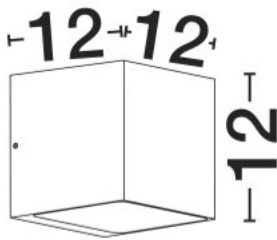

NOVA LUCE

PRODUCT DATASHEET

Version: 001

PRODUCT PHOTOGRAPH

TECHNICAL DRAWING

GENERAL INFORMATION

Product Code	9136409
Collection	Outdoor
Product Category	Wall
Product Family	Rob
Mounting Location	Wall
Application Environment	Outdoor
Specifications	N/A

DIMENSION & WEIGHT

LxWxH (cm)	L:12 W:12 H:12cm
Cut out (cm)	N/A
Weight (Kgr)	1.286

MATERIAL & COLOR

Product Color	Sandy Black
Body Material	Aluminium & Glass

APPLICATION & MOUNTING

Ambient Working Temp.	Max 45 oC
Type of Protection	IP54
Dimmable	No
Type of Dimming	N/A
Mounting type	Surface
Mounting Depth (cm)	N/A
Led Module Replaceable	No
Light Source	LED