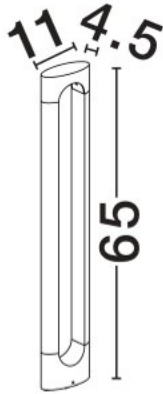

GENERAL INFORMATION

Product Code	9030160
Collection	Outdoor
Product Category	Bollard
Product Family	Dira
Mounting Location	Ground
Application Environment	Outdoor
Specifications	N/A

DIMENSION & WEIGHT

LxWxH (cm)	L:11.5 W:5 H:65 cm
Cut out (cm)	N/A
Weight (Kgr)	1.297

MATERIAL & COLOR

Product Color	Dark Anthracite
Body Material	Aluminium & Glass

APPLICATION & MOUNTING

Ambient Working Temp.	Max 45 oC
Type of Protection	IP65
Dimmable	No
Type of Dimming	N/A
Mounting type	Surface
Mounting Depth (cm)	N/A
Led Module Replaceable	No
Light Source	LED

NOVA LUCE S.A

Schimatari Viotias
32009, Greece

+30 22620 58 121
+30 22620 56 743

info@novaluce.com
www.novaluce.com