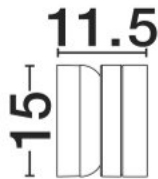

DIMENSION & WEIGHT

LxWxH (cm)	D:15 W:11.5 cm
Cut out (cm)	N/A
Weight (Kgr)	1.1

TECHNICAL DRAWING

MATERIAL & COLOR

Product Color	Sandy Black
Body Material	Aluminium & Pc

APPLICATION & MOUNTING

Ambient Working Temp.	Max 45 oC
Type of Protection	IP54
Dimmable	No
Type of Dimming	N/A
Mounting type	Surface
Mounting Depth (cm)	N/A
Led Module Replaceable	No
Light Source	LED