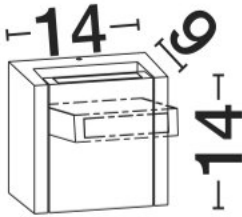

NOVA LUCE

PRODUCT DATASHEET

Version: 001

PRODUCT PHOTOGRAPH

GENERAL INFORMATION

Product Code	9136427
Collection	Outdoor
Product Category	Wall
Product Family	Kioo
Mounting Location	Wall
Application Environment	Outdoor
Specifications	N/A

DIMENSION & WEIGHT

LxWxH (cm)	L:14 W:8 H:14 cm
Cut out (cm)	N/A
Weight (Kgr)	1.186

TECHNICAL DRAWING

MATERIAL & COLOR

Product Color	Sandy Black
Body Material	Aluminium & Glass

APPLICATION & MOUNTING

Ambient Working Temp.	Max 45 oC
Type of Protection	IP65
Dimmable	No
Type of Dimming	N/A
Mounting type	Surface
Mounting Depth (cm)	N/A
Led Module Replaceable	No
Light Source	LED

Power (Nominal)	10w
Input voltage (Nominal)	220-240Vac
Mains Frequency	50/60Hz

PHOTOMETRICAL DATA

Luminus Flux	775lm
Color Temperature	3000K
Light Color (Designation)	Warm White

WARRANTY

Warranty	3 Years
----------	----------------