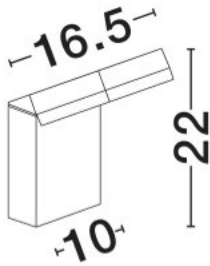

NOVA LUCE

PRODUCT DATASHEET

Version: 001

PRODUCT PHOTOGRAPH

TECHNICAL DRAWING

GENERAL INFORMATION

Product Code	9971477
Collection	Outdoor
Product Category	Wall
Product Family	Farge
Mounting Location	Wall
Application Environment	Outdoor
Specifications	N/A

DIMENSION & WEIGHT

LxWxH (cm)	L:10 W:16.5 H:22 cm
Cut out (cm)	N/A
Weight (Kgr)	0.935

MATERIAL & COLOR

Product Color	Dark Anthracite
Body Material	Aluminium & Acrylic

APPLICATION & MOUNTING

Ambient Working Temp.	Max 45 oC
Type of Protection	IP65
Dimmable	No
Type of Dimming	N/A
Mounting type	Surface
Mounting Depth (cm)	N/A
Led Module Replaceable	No
Light Source	LED