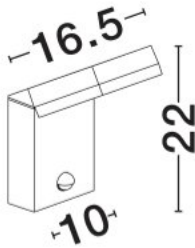

DIMENSION & WEIGHT

LxWxH (cm)	L:10 W:16.5 H:22 cm
Cut out (cm)	N/A
Weight (Kgr)	0.935

TECHNICAL DRAWING

MATERIAL & COLOR

Product Color	Dark Anthracite
Body Material	Aluminium & Acrylic

APPLICATION & MOUNTING