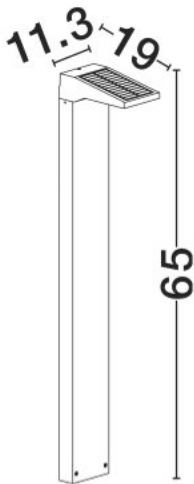

TECHNICAL DRAWING

MATERIAL & COLOR

Product Color	Sandy Black
Body Material	Aluminium & Pc

APPLICATION & MOUNTING

Ambient Working Temp.	Max 45 oC
Type of Protection	IP54
Dimmable	No
Type of Dimming	N/A
Mounting type	Surface
Mounting Depth (cm)	N/A
Led Module Replaceable	No
Light Source	LED

NOVA LUCE S.A

Schimatari Viotias
32009, Greece

+30 22620 58 121
+30 22620 56 743

info@novaluce.com
www.novaluce.com