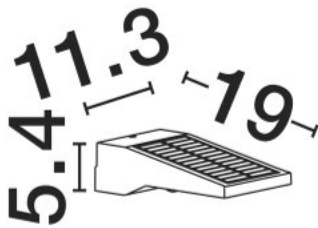

NOVA LUCE

PRODUCT DATASHEET

Version: 001

PRODUCT PHOTOGRAPH

GENERAL INFORMATION

Product Code	9136460
Collection	Outdoor
Product Category	Wall
Product Family	Tek
Mounting Location	Wall
Application Environment	Outdoor
Specifications	N/A

DIMENSION & WEIGHT

LxWxH (cm)	L:11.3 W:19 H:5.4 cm
Cut out (cm)	N/A
Weight (Kgr)	0.799

TECHNICAL DRAWING

MATERIAL & COLOR

Product Color	Sandy Black
Body Material	Aluminium & Pc

APPLICATION & MOUNTING

Ambient Working Temp.	Max 45 oC
Type of Protection	IP54
Dimmable	No
Type of Dimming	N/A
Mounting type	Surface
Mounting Depth (cm)	N/A
Led Module Replaceable	No
Light Source	LED

Power (Nominal)	1w
Input voltage (Nominal)	220-240Vac
Mains Frequency	50/60Hz

PHOTOMETRICAL DATA

Luminus Flux	105lm
Color Temperature	3000K
Light Color (Designation)	Warm White

WARRANTY

Warranty	3 Years
----------	----------------