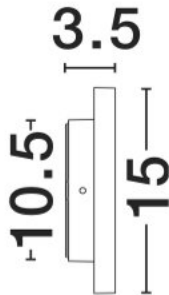

NOVA LUCE

PRODUCT DATASHEET

Version: 001

PRODUCT PHOTOGRAPH

TECHNICAL DRAWING

GENERAL INFORMATION

Product Code	9030748
Collection	Outdoor
Product Category	Wall
Product Family	Nitro
Mounting Location	Wall
Application Environment	Outdoor
Specifications	N/A

DIMENSION & WEIGHT

LxWxH (cm)	D:15 W:3.5 cm
Cut out (cm)	N/A
Weight (Kgr)	0.47

MATERIAL & COLOR

Product Color	Sandy Black
Body Material	Aluminium & Glass

APPLICATION & MOUNTING

Ambient Working Temp.	Max 45 oC
Type of Protection	IP65
Dimmable	No
Type of Dimming	N/A
Mounting type	Surface
Mounting Depth (cm)	N/A
Led Module Replaceable	No
Light Source	LED

Power (Nominal)	12w
Input voltage (Nominal)	220-240Vac
Mains Frequency	50/60Hz

PHOTOMETRICAL DATA

Luminus Flux	469lm
Color Temperature	3000K
Light Color (Designation)	Warm White

WARRANTY

Warranty	3 Years
----------	----------------