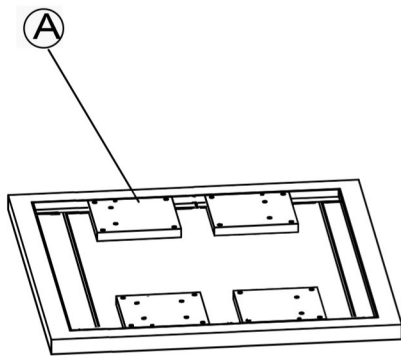

ASSEMBLY INSTRUCTIONS

ITEM CODE: 64278-60

PARTS LIST :				HARDWARE LIST :				
No.	Description	Sketch	Quantity	No.	Sketch	Description	Size	Quantity
A	Wooden Top		1	C		Allen Bolt	8 mm x 20 mm	8
				D		Washer	8 mm	8
				E		Allen Key	5 mm	1
B	Wooden Leg		2					

Step-1

B+C+D+E