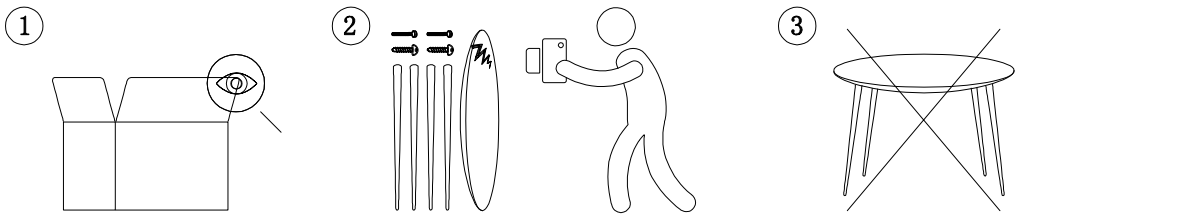

CC1903M01

---

45 min

x2

x2

A = 38PCS

B = 38PCS

∅8 X 30mm  
C = 40PCS

∅8 X 25mm  
D = 6PCS

M6 x 12mm  
E = 18PCS

F = 15PC

4mm  
G = 1PC

H = 18PCS

∅3\*15mm  
I = 18PCS

J = 3SET

∅4\*14mm  
K = 44PCS

∅21mm  
L = 26PCS

∅4\*30mm  
M = 17PCS

∅4\*25mm  
N = 16PCS

∅8 X 50mm  
O = 2PCS

P = 4PCS

M8 x 30mm  
Q = 4PCS

5mm  
R = 1PC

1