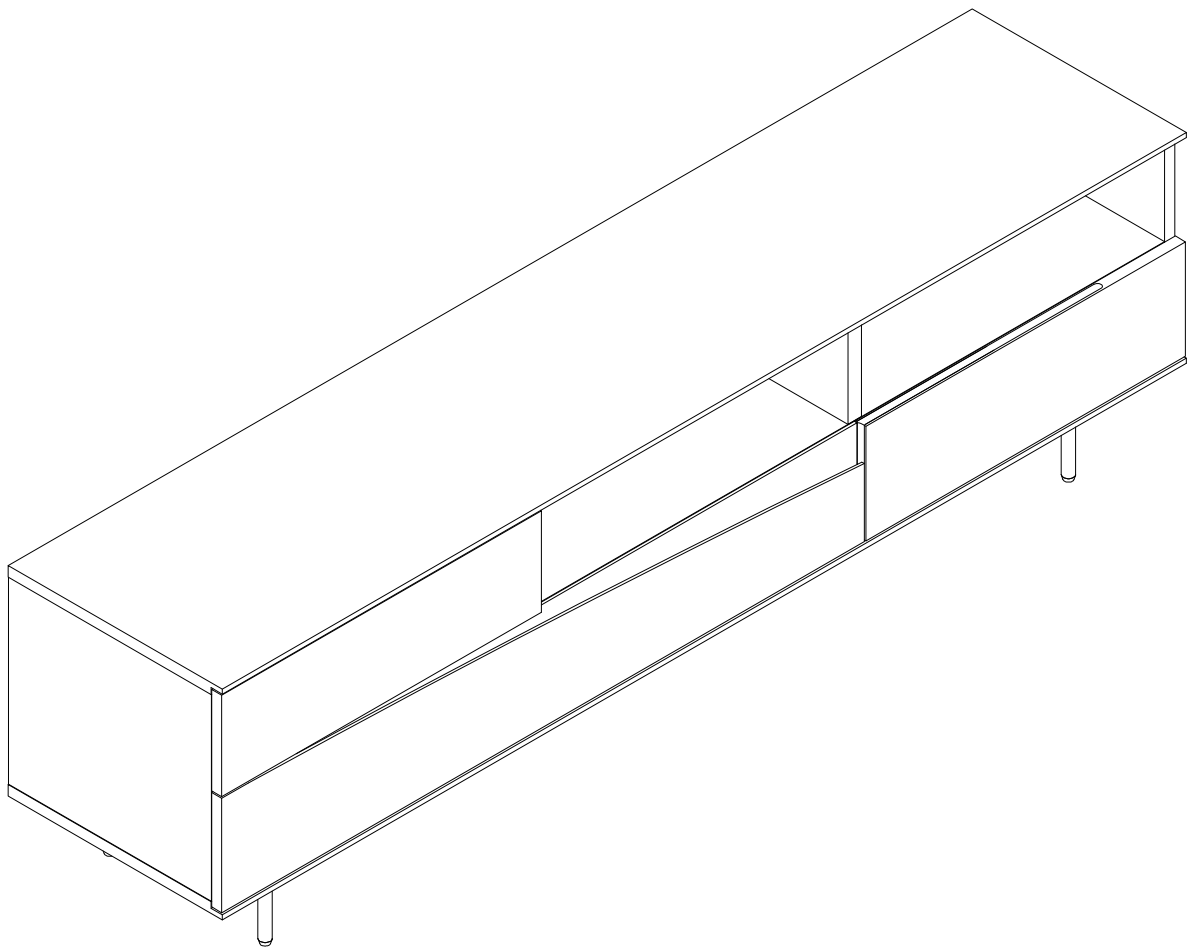

CC1903M01

---

45 min

x2

x2

A = 38PCS

B = 38PCS

∅8 X 30mm  
C = 40PCS

∅21mm  
L = 26PCS

∅4\*30mm  
M = 17PCS

∅4\*25mm  
N = 16PCS

∅8 X 50mm  
O = 2PCS

P = 4PCS

M8 x 30mm  
Q = 4PCS

5mm  
R = 1PC

1