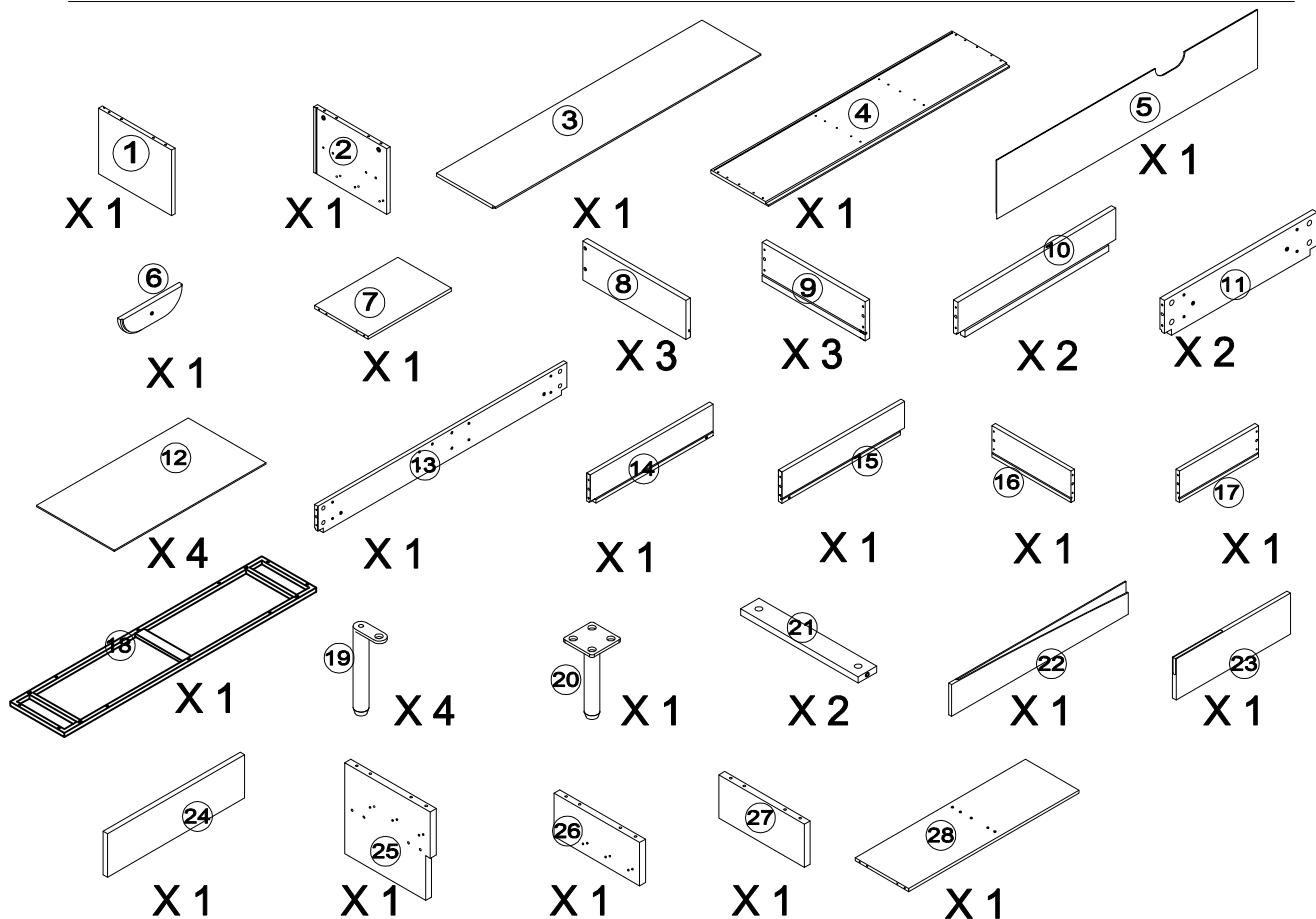

CC1903M01

---

45 min

x2

x2

A = 38PCS

B = 38PCS

∅8 X 30mm  
C = 40PCS

∅8 X 25mm  
D = 6PCS

M6 x 12mm  
E = 18PCS

F = 15PC

4mm  
G = 1PC

H = 18PCS

∅3\*15mm  
I = 18PCS

J = 3SET

∅4\*14mm  
K = 44PCS

∅21mm  
L = 26PCS

∅4\*30mm  
M = 17PCS

∅4\*25mm  
N = 16PCS

∅8 X 50mm  
O = 2PCS

P = 4PCS

M8 x 30mm  
Q = 4PCS

5mm  
R = 1PC

1