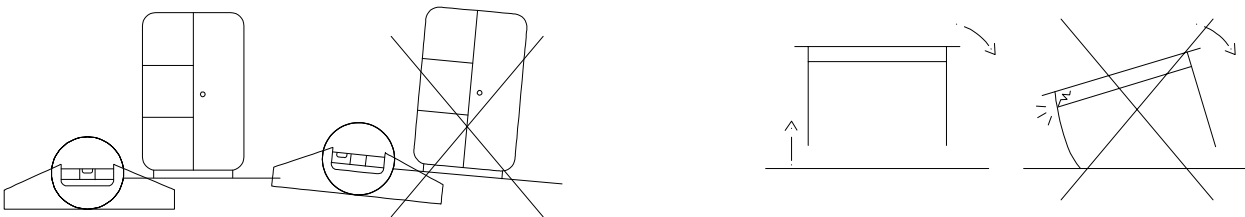

CC1903M01

---

45 min

x2

x2

A = 38PCS

B = 38PCS

∅8 X 30mm  
C = 40PCS

∅8 X 25mm  
D = 6PCS

M6 x 12mm  
E = 18PCS

F = 15PC

4mm  
G = 1PC

H = 18PCS

∅3\*15mm  
I = 18PCS

J = 3SET

∅4\*14mm  
K = 44PCS

∅21mm  
L = 26PCS

∅4\*30mm  
M = 17PCS

∅4\*25mm  
N = 16PCS

∅8 X 50mm  
O = 2PCS

P = 4PCS

M8 x 30mm  
Q = 4PCS

5mm  
R = 1PC

1